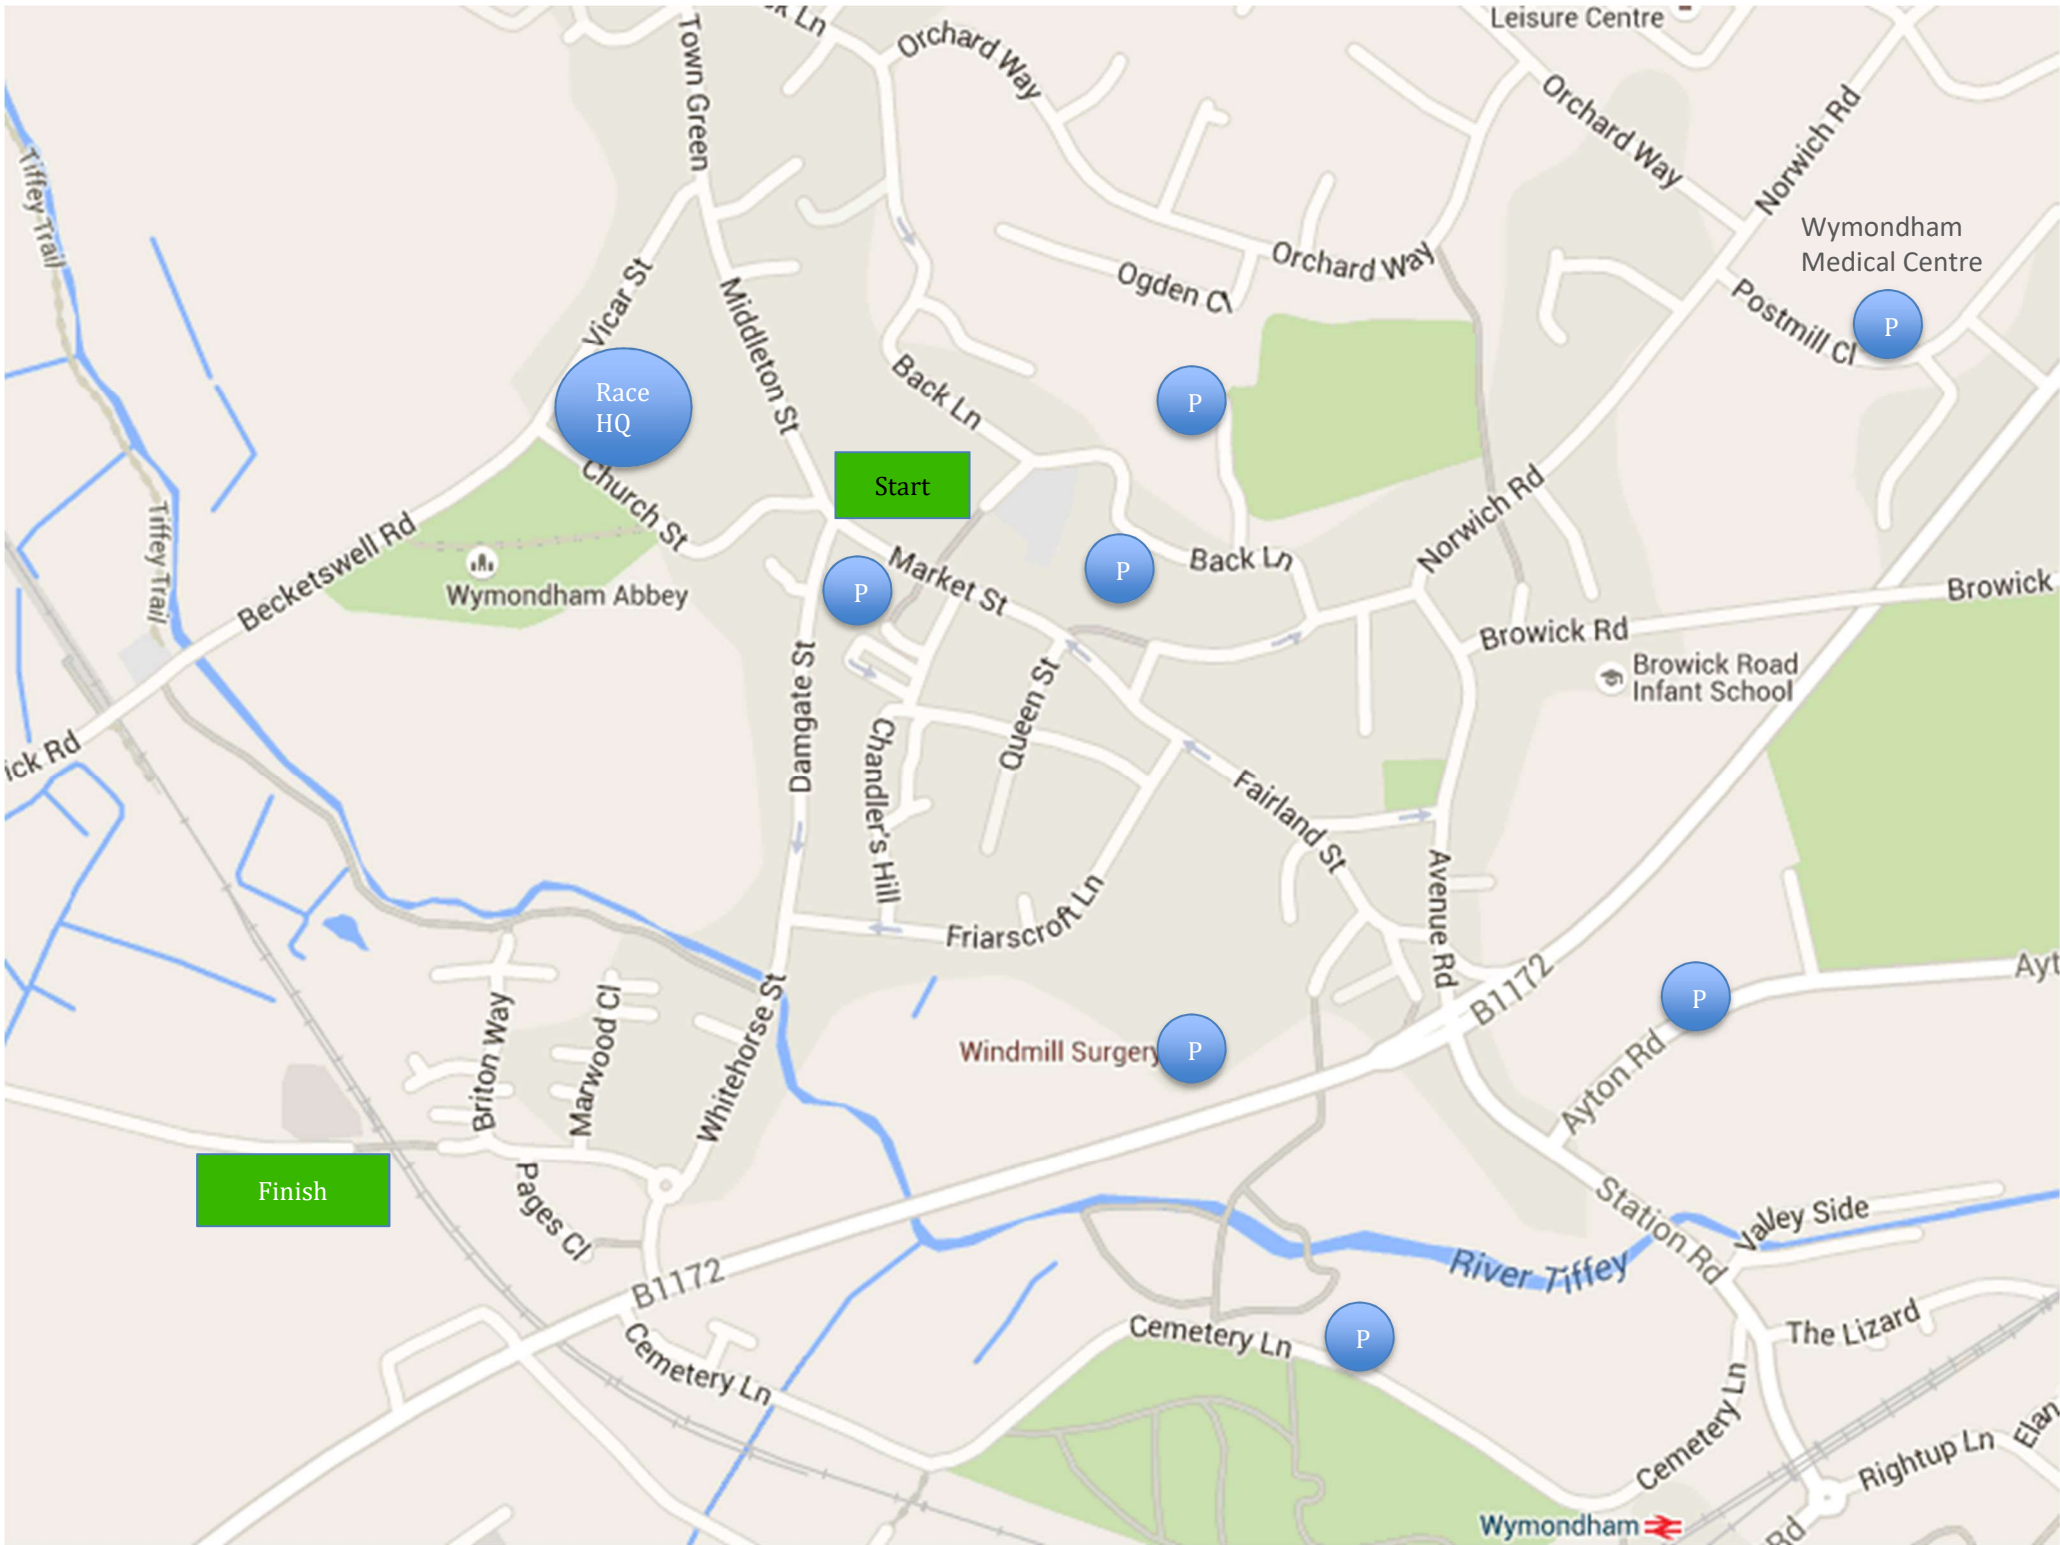

Parking for Wymondham AC Races

Car Park	Address	Spaces	Walking time from HQ	Comments
Cemetery Lane Car Park	Cemetery Lane, NR18 OBN	86	12 Mins	Plenty of space near the train station.
Back Lane Car Parks	Back Lane, NR18 OQB	190	6 Mins	Head for Central Hall, car parks are signposted.
Market Street Car Park	Market Place, NR18 OBB	70	2 Mins	Just past the market cross on the left in the town centre.
Town Green Car Park (Westgate)	Westgate, NR18 OPX	60	5 Mins	Next to the Feathers pub far end of town.
Postmill Car Parking	Postmill Close, NR18 ORF	120	15 Mins	Plenty of space. Just off Norwich Road.
Windmill Surgery	London Road, NR18 OAF	20	10 Mins	Use the walkway for the quickest route to HQ
Additional Parking				
On Street Ayton Road	Ayton Road, NR18 OQH	Circa 40	10-15 Mins	On street parking distance from HQ will vary depending on how far up you park. Head for town centre to find HQ.
On Street Browick Road	Browick Road, NR18 OQW	Circa 20	10-15 Mins	
On Street Town Centre	Various	Circa 20	Varies	Do not leave valuables in your car!

- Check out Google maps to ensure you are familiar with parking places.
- If using Sat Nav ensure it takes you to the right place.
- Allow time to find a parking space - this is your responsibility.
- Please be courteous to residents and respect the Town facilities.
- Do not leave valuables in your car.

Please car share/jog/walk/run to the race if you can to help with parking

Race HQ

Start

Finish

P

P

P

P