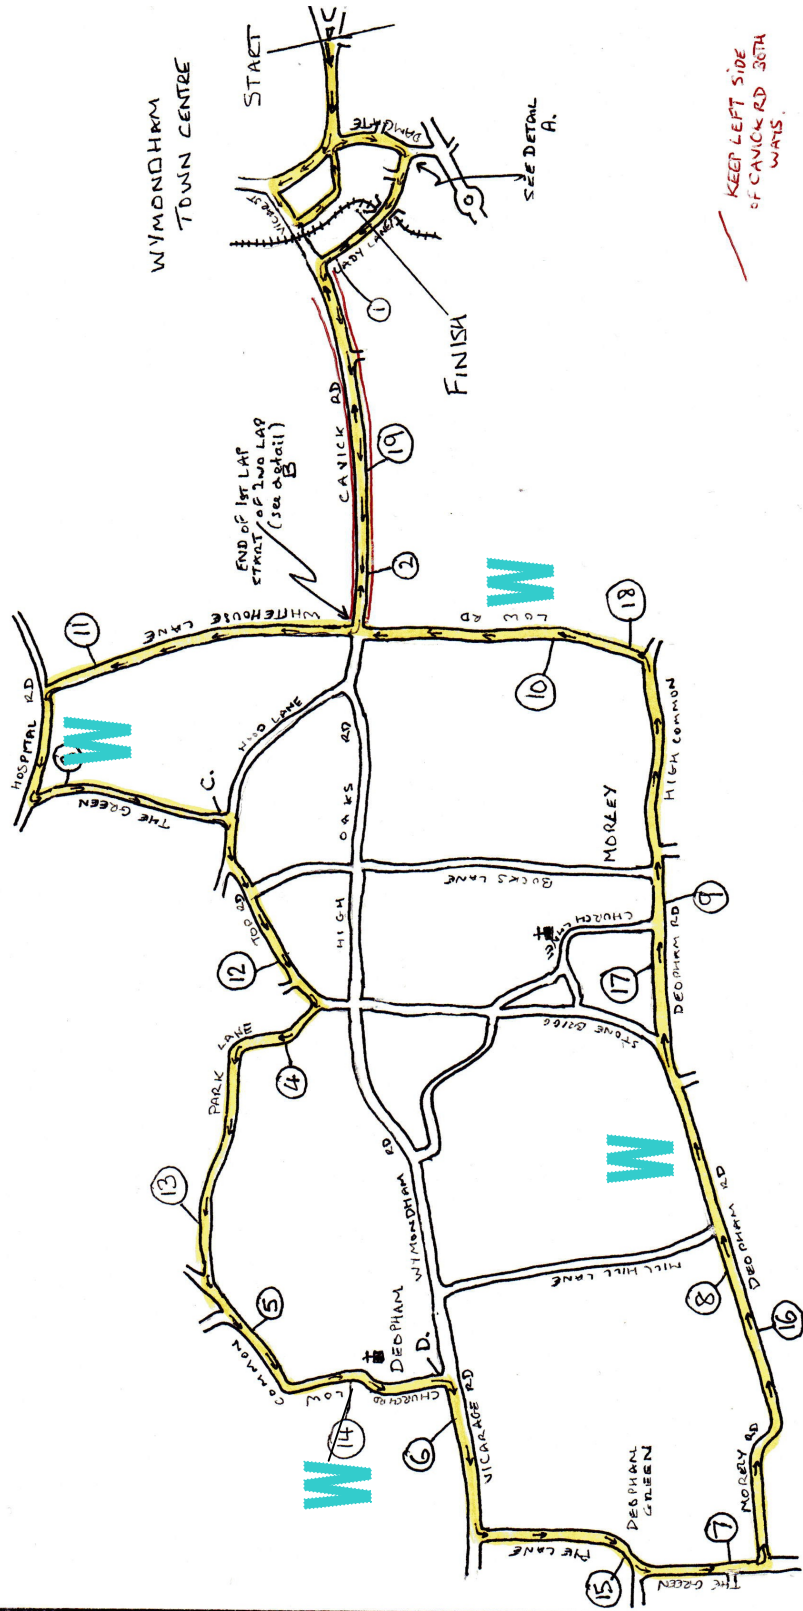

Water stations at Mile 8.5 and 16 will double up as feed stations with Jaffa Cakes & Jelly Babies.

WYMONDHAM A.C. 20 MILE ROAD RACE

COURSE DETAILS

KEEP LEFT SIDE OF CANICK RD BETH WAYS.

RTH
20.2.10